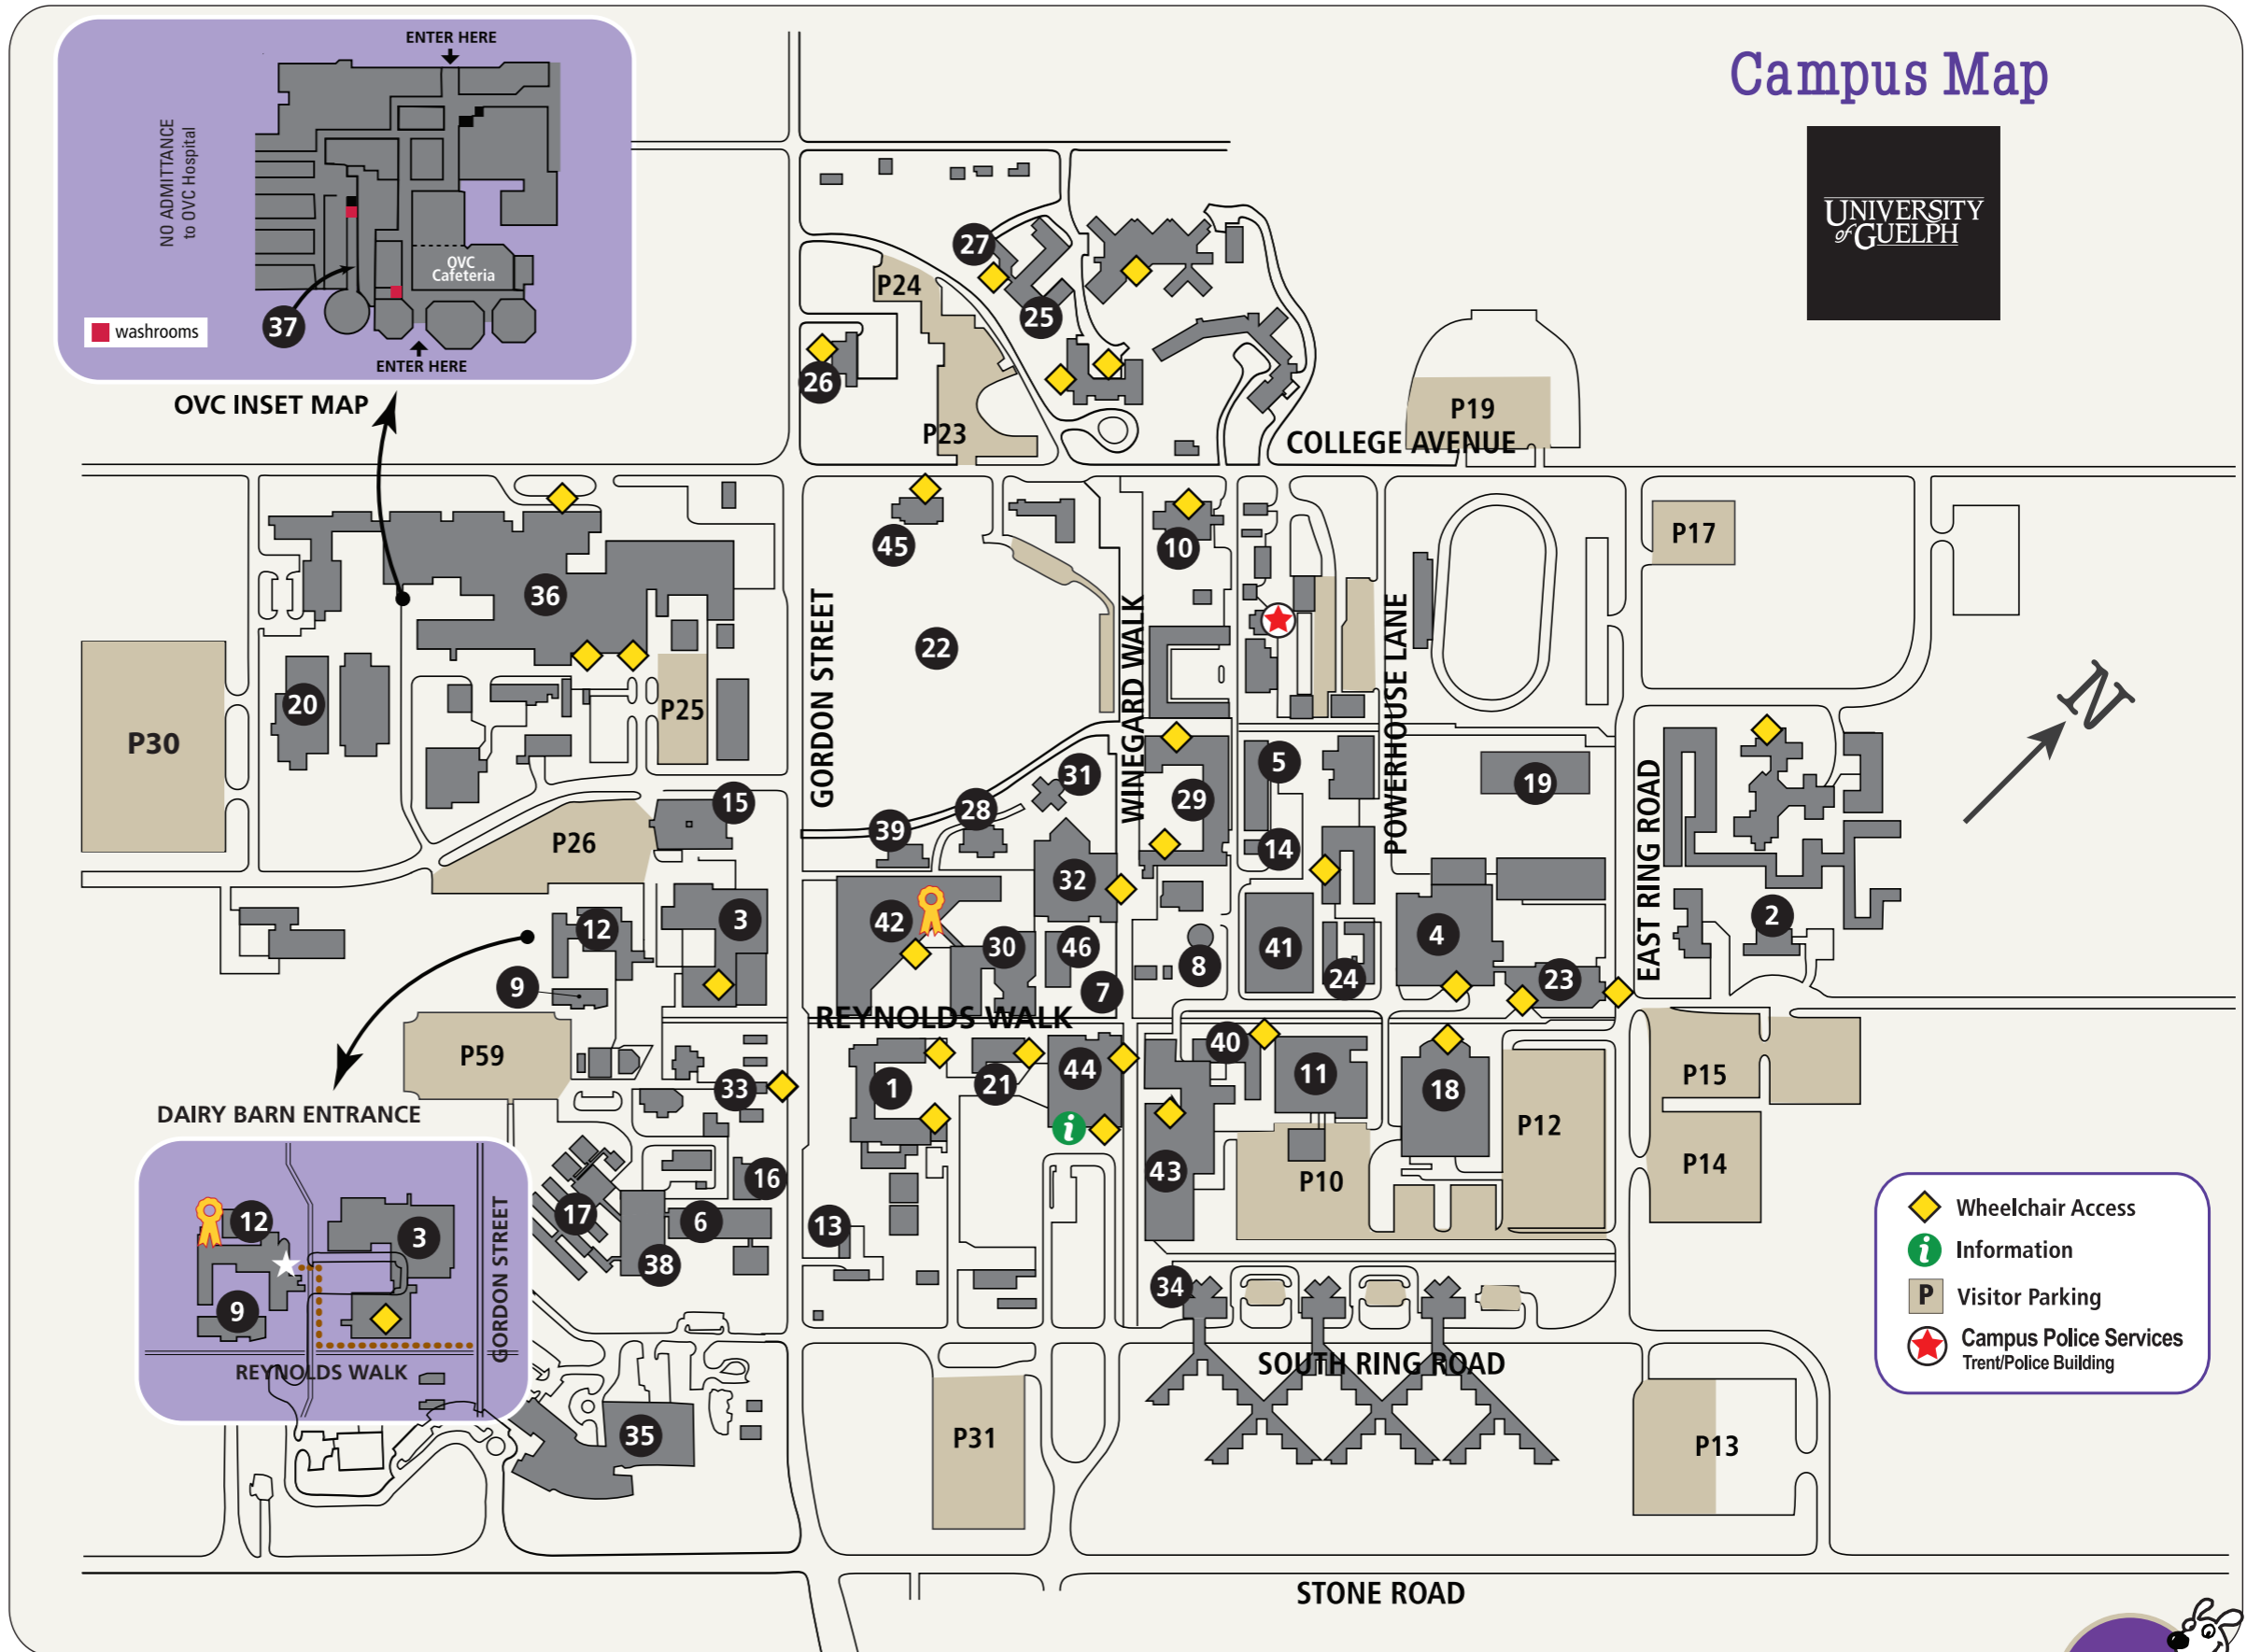

Overall Best Display 2013 | Overall Best Exhibit 2013

Main Events

Feeling fun and just a little competitive? Come join us in our 90th year of Royalty with our traditional open house events more exciting than ever! From disciplined showmanship to high-energy games, College Royal has something for everyone to enjoy! The circled numbers beside each event location correspond to buildings on the campus map (pg 5-6). Unless otherwise stated, events run all day on Saturday and Sunday. See Schedule (pg 3-4) for additional times. All events are "fun for the whole family!"